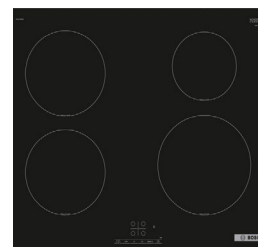

m.in. BOSCH, SAMSUNG
czarny